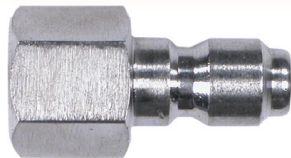

'USA' - BRECO - 'USA' COUPLINGS & PLUGS

PART #	BRECO COUPLINGS / PRICE	Less 10% BB*	PART #	BRECO PLUGS / PRICE	Less 10% BB*
BC4F	1/4" FPT In, 1/4" Out	$3.24	BP4F	1/4" FPT In, 1/4" Out	$1.38
BC4M	1/4" MPT In, 1/4" Out	$3.24	BP4M	1/4" MPT In, 1/4" Out	$1.38
BC8F	3/8" FPT In, 3/8" Out	$3.24	BP8F	3/8" FPT In, 3/8" Out	$1.38
BC8M	3/8" MPT In, 3/8" Out	$3.24	BP8M	3/8" MPT In, 3/8" Out	$1.38